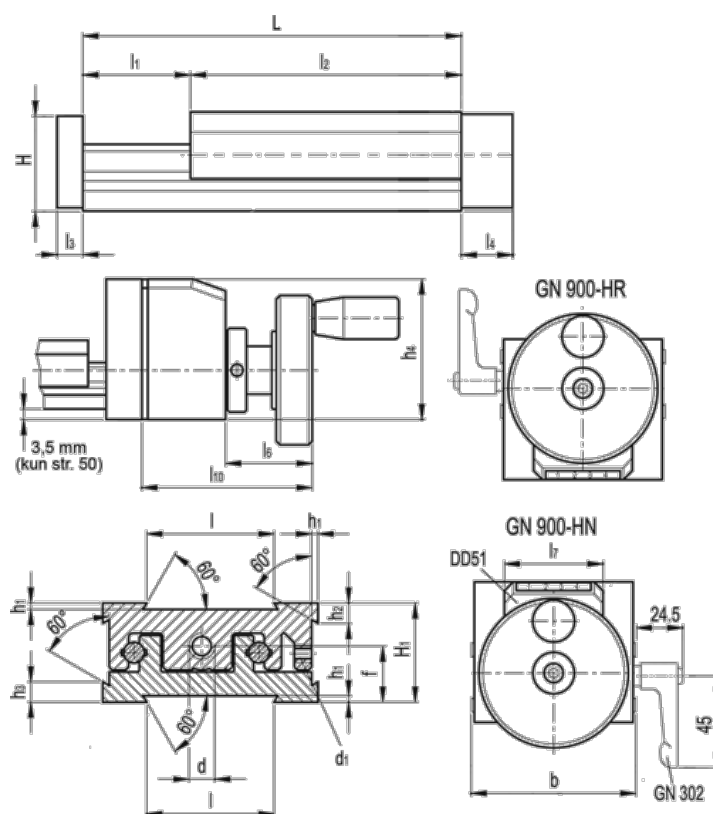

Data Sheet

Article number: 20779031

Description: Adjustable slide unit
GN 900-120-210-50-HN-2

Measures

b = 120	h3 = 13.8	l7 = 33
d = M10x1	h4 = 57	l10 = 75
d1 = M5	l = 80	
f = 26.3	L - l1 = 210-50	
H = 45.0	l2 = 160	
h1 = 2.0	l3 = 10	
H1 = 46	l4 = 18	
h2 = 13.8	l6 = 40	